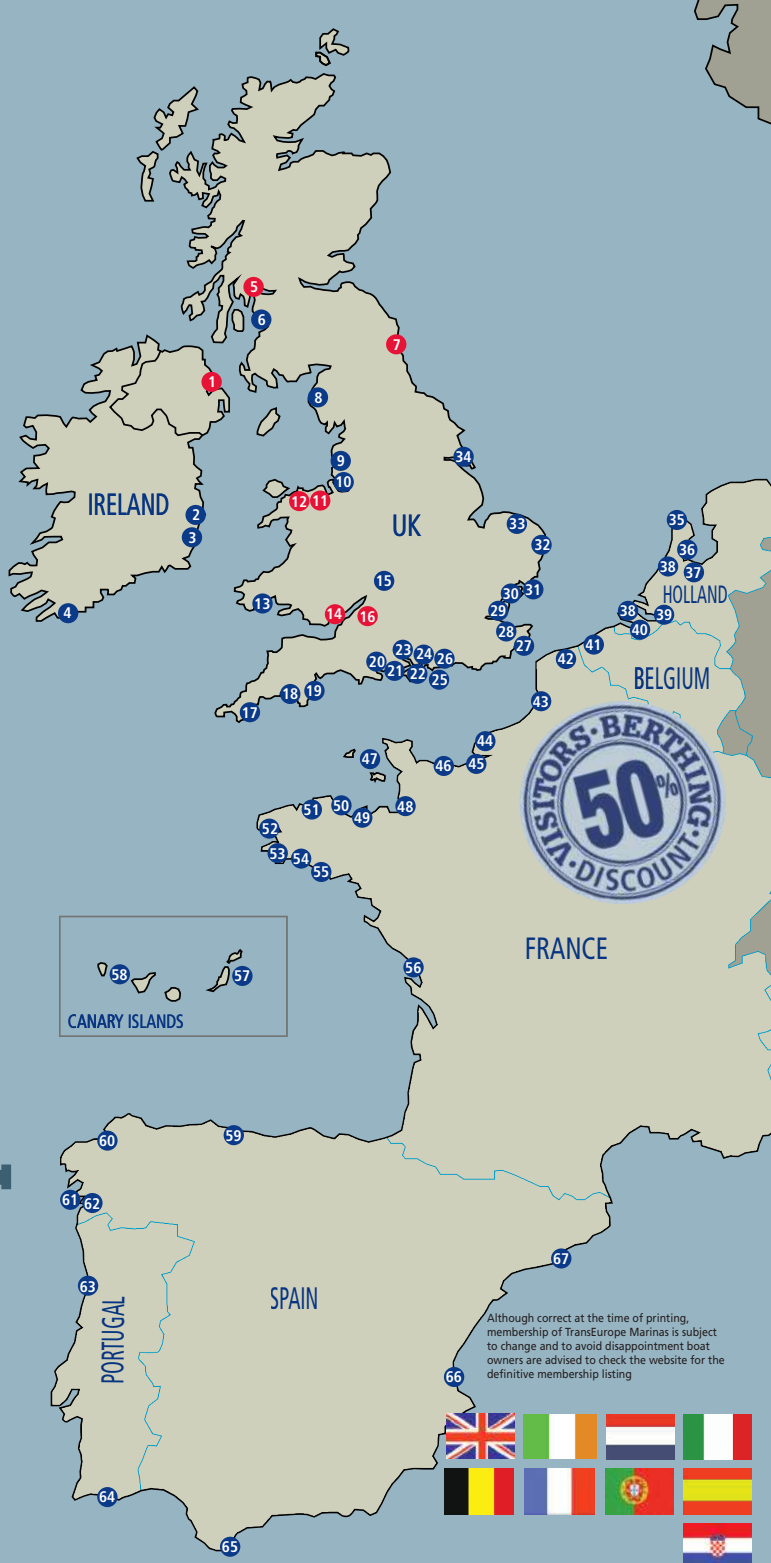

For further details about Trans Europe Marinas please contact your regional representative:

UK: Charles Bush
email: charles@mayflowermarina.co.uk

Ireland: Kevin Baird
email: kbaird@quaymarinas.com

France: Jean-Michel Gaingé
email: jmgainge@wanadoo.fr

Netherlands: Monica de Vast
email: m.devast@mpz.nl

Canary Islands/Spain: Melanie Symes
email: mel@puertocalero.com

Portugal: Melanie Symes
email: mel@puertocalero.com

Please see our website for full details
www.transeuropemarinas.com